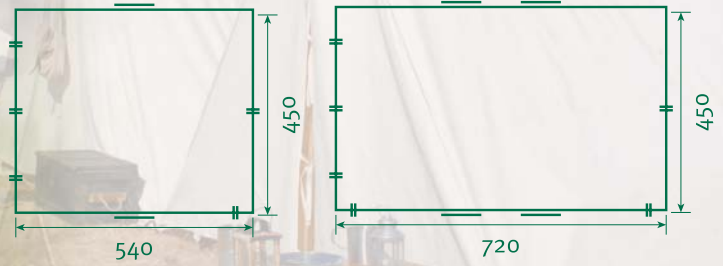

White Line Range

Alaska

The Alaska is a simple to erect, versatile frame tent that is perfect for a multitude of uses. One end and one side can be rolled up out of the way or propped up to create an awning; the other end is zippered to give an alternative entrance. It features integral windows for all round lighting, a hard-wearing roof of polyester coated cotton and a tough splash guard around the base for added protection making this a tent built to withstand all kinds of weathers. It is available in two sizes and there is an optional inner tent with a built-in ground sheet. Whatever your requirements, the Alaska won't let you down.

- Versatile frame tent
- Side and end awning
- Optional inner tent

Tent	Alaska size 1	Alaska size 2
Base area	540 x 540cm	720 x 450cm
Centre height	251cm	251cm
Entrance height	190cm	190cm
Windows	2	4
Options	Ground sheet: polyester coated. Inner tent. Partition wall.	Ground sheet: polyester coated. Inner tent. Partition wall.
Canvas	Roof: polyester coated 530g/m ² or WR from Ten Cate. Tent walls: cotton: 285g/m ² . Ground strip and splash guard polyester coated.	Roof: polyester coated 530g/m ² or WR from Ten Cate. Tent walls: cotton: 285g/m ² . Ground strip and splash guard polyester coated.
Included as standard	Canvas, frame, guy ropes, pegs and bags.	Canvas, frame, guy ropes, pegs and bags.
Weight		
Canvas	approx. 28kg	approx. 34kg
Frame	approx. 34kg	approx. 44kg