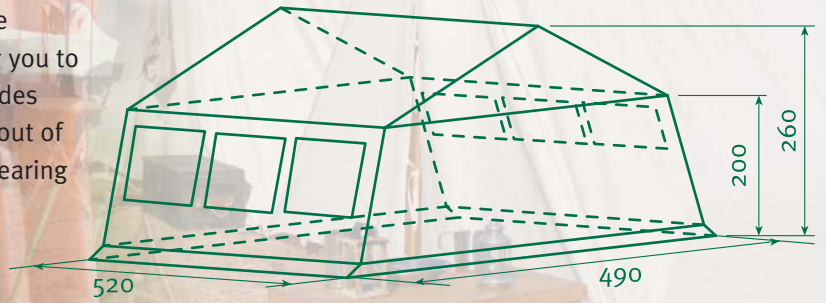

## White Line Range

# Wisconsin

The Wisconsin is another great party tent but, unlike the Florida, its partly gauzed windows have covers enabling you to control the light while keeping the walls in place. The sides and ends are zippered and they can either be rolled up out of the way or propped up as porches. Made from a hard wearing fabric, with a Toflex frame, the Wisconsin can easily be adapted to suit a wide variety of different purposes. It is available in all white or blue and white.

### Tent Wisconsin

Base area	520 x 490cm
Centre height	261cm
Side height	200cm
Window Roll up segments	6 8
Options	Ground sheet: polyester coated: 450g/m <sup>2</sup> .
Fabric	Roof: WR 18 from Ten Cate. Walls: Airtex WR 17. Ground strip: polyester coated.
Included as standard	Canvas, frame, guy ropes, pegs and bags.
Weight	
Canvas	approx. 29kg
Frame	approx. 35kg