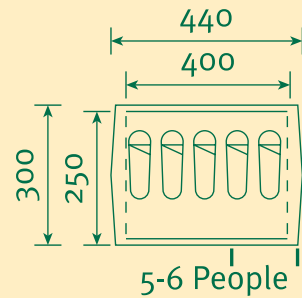

White Line Range

Ticino

If you're looking for a small traditional camping tent, the Ticino is very hard to beat. It is popular with group leaders as it has a generous height and ample space to store all the kit they need, as well as being robust and hard wearing. The double roof design gives superb protection against the weather as well as looking elegant. The two ends have gauze windows with covers and are middle and bottom zippered for ease of entry and exit. An optional porch adds additional covered space. This is a truly beautiful tent that will give you years of service.

- Traditional camping tent
- Generous height and ample storage space
- Excellent weather protection

Tent	Inner tent	Top roof (over roof)	Porch
Base area	400 x 250cm	400 x 300cm	540 x 150cm
Middle height	185cm	200cm	
Side height	60cm		
Fabric	Cotton: 220g/m ² . Ground sheet: polyester coated: 450g/m ² .	Cotton: 285g/m ² .	Cotton: 285g/m ² .
Included as standard	Canvas, pole set, guy ropes, pegs and bag.		Canvas, pole set, guy ropes, pegs and bag.
Weight	32kg		approx. 3.4kg