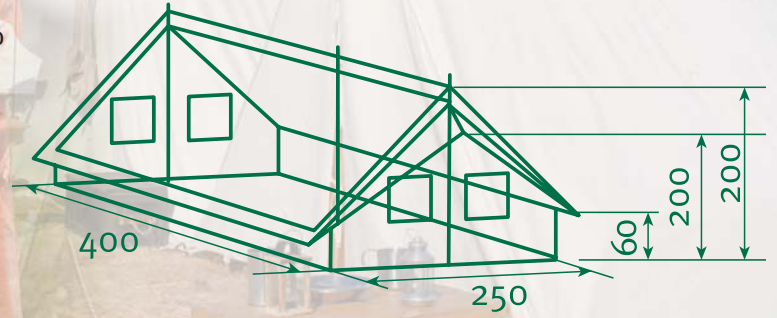

White Line Range

Ticino

If you're looking for a small traditional camping tent, the Ticino is very hard to beat. It is popular with group leaders as it has a generous height and ample space to store all the kit they need, as well as being robust and hard wearing. The double roof design gives superb protection against the weather as well as looking elegant. The two ends have gauze windows with covers and are middle and bottom zippered for ease of entry and exit. An optional porch adds additional covered space. This is a truly beautiful tent that will give you years of service.

- Traditional camping tent
- Generous height and ample storage space
- Excellent weather protection

Tent	Inner tent	Top roof (over roof)	Porch
Base area	400 x 250cm	400 x 300cm	540 x 150cm
Middle height	185cm	200cm	
Side height	60cm		
Fabric	Cotton: 220g/m ² . Ground sheet: polyester coated: 450g/m ² .	Cotton: 285g/m ² .	Cotton: 285g/m ² .
Included as standard	Canvas, pole set, guy ropes, pegs and bag.		Canvas, pole set, guy ropes, pegs and bag.
Weight	32kg		approx. 3.4kg