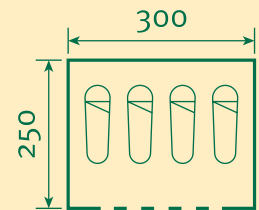

White Line Range

Rhone

The Rhone is one of our best selling tents, and it's easy to see why. A classic ridge tent design with an optional porch to give additional covered space, it is very easy to assemble and very elegant when erect. The entrance has both central and bottom zippers plus there is an integral gauze window in the side. The porch attaches via D-rings to ensure that no untoward strain is placed on the structure. The Rhone is an excellent traditional tent that will give years of trouble free service.

- Classic ridge tent
- Integral gauze window
- Optional porch

Tent	Ridge tent	Porch (optional)
------	------------	------------------

Base area	300 x 250cm	155 x 360cm
Middle height	200cm	200cm
Side height	60cm	
Fabric	Cotton: 285g/m ² . Ground sheet: polyester coated: 450g/m ² .	Cotton: 285g/m ² .
Included as standard	Canvas, pole set, guy ropes, pegs and bag.	Canvas, pole set, guy ropes, pegs and bag.
Weight	20kg	approx. 7.9kg