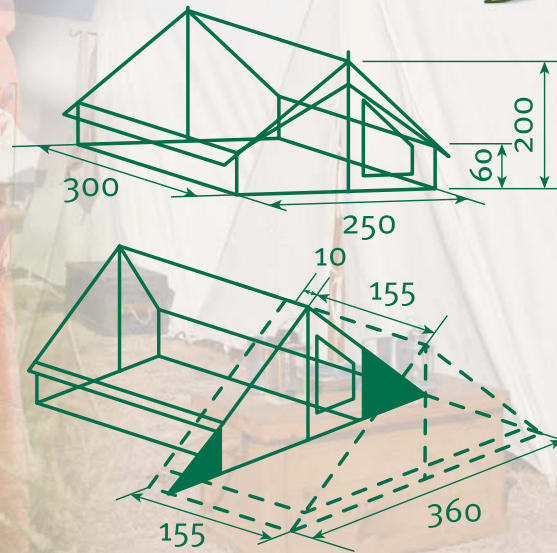

White Line Range

Rhone

The Rhone is one of our best selling tents, and it's easy to see why. A classic ridge tent design with an optional porch to give additional covered space, it is very easy to assemble and very elegant when erect. The entrance has both central and bottom zippers plus there is an integral gauze window in the side. The porch attaches via D-rings to ensure that no untoward strain is placed on the structure. The Rhone is an excellent traditional tent that will give years of trouble free service.

- Classic ridge tent
- Integral gauze window
- Optional porch

Tent	Ridge tent	Porch (optional)
------	------------	------------------

Base area	300 x 250cm	155 x 360cm
Middle height	200cm	200cm
Side height	60cm	
Fabric	Cotton: 285g/m ² . Ground sheet: polyester coated: 450g/m ² .	Cotton: 285g/m ² .
Included as standard	Canvas, pole set, guy ropes, pegs and bag.	Canvas, pole set, guy ropes, pegs and bag.
Weight	20kg	approx. 7.9kg